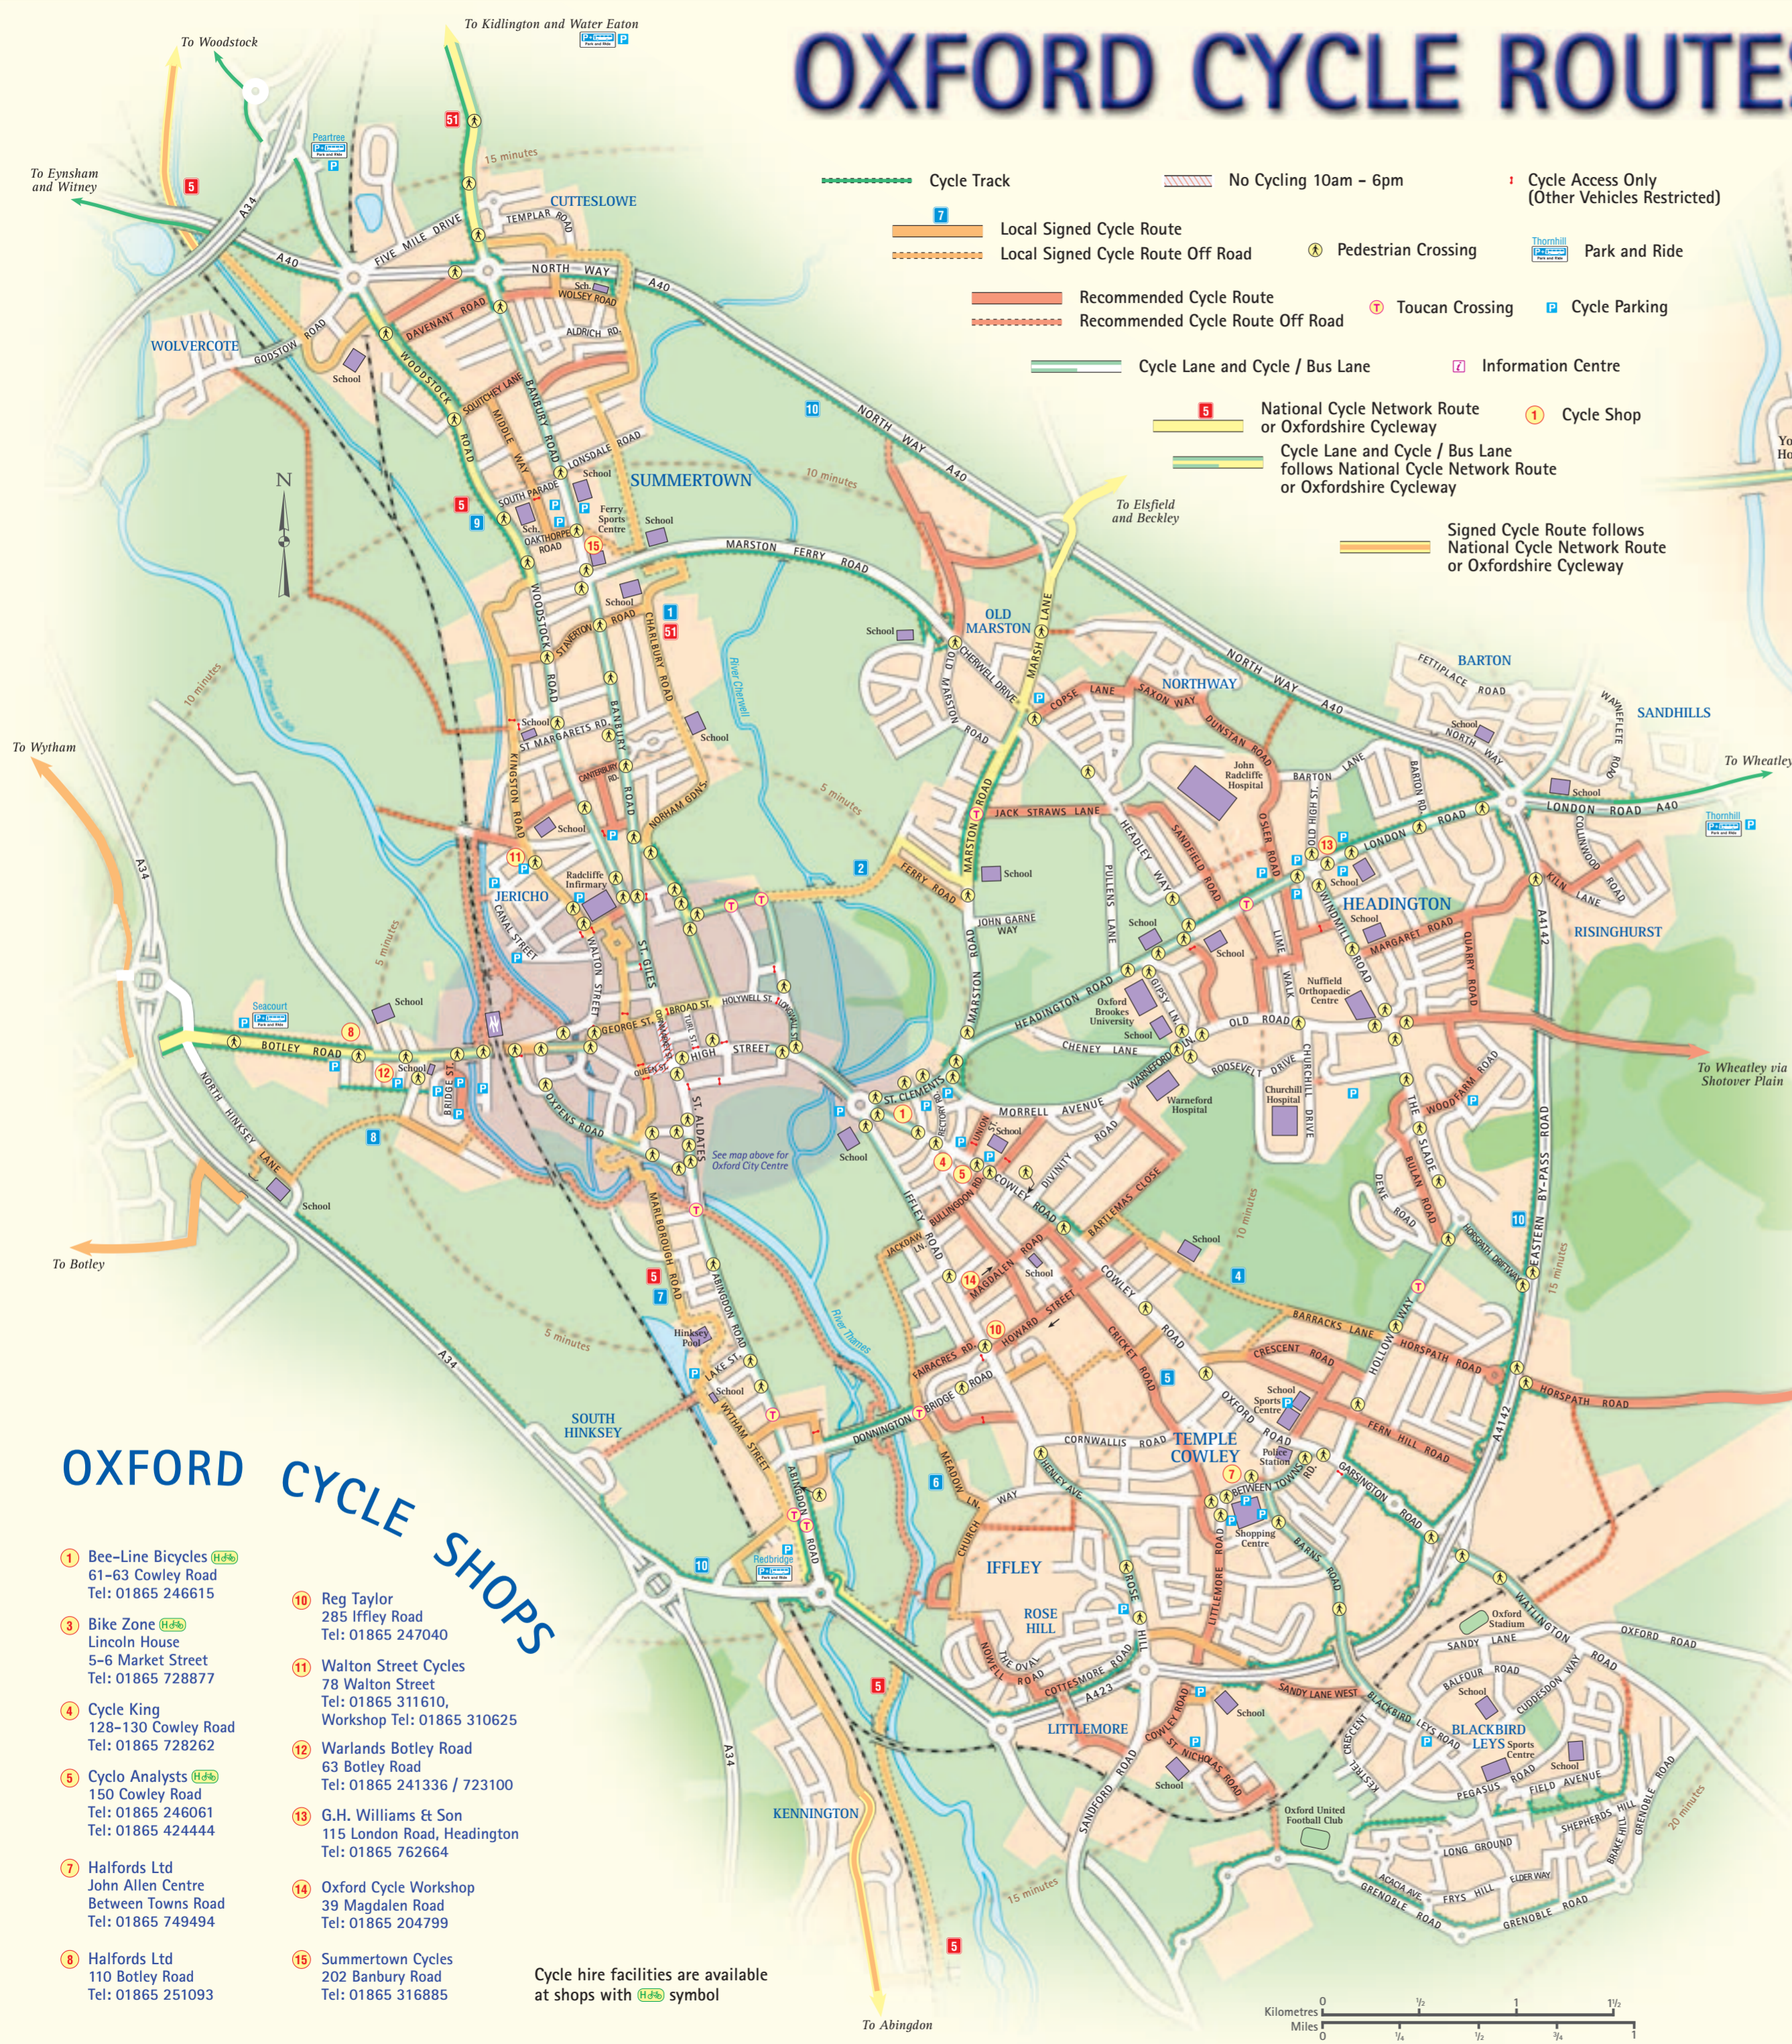

# OXFORD CYCLE ROUTES

- Cycle Track
- No Cycling 10am - 6pm
- Local Signed Cycle Route
- Local Signed Cycle Route Off Road
- Recommended Cycle Route
- Recommended Cycle Route Off Road
- Cycle Lane and Cycle / Bus Lane
- National Cycle Network Route or Oxfordshire Cycleway
- Cycle Lane and Cycle / Bus Lane follows National Cycle Network Route or Oxfordshire Cycleway
- Signed Cycle Route follows National Cycle Network Route or Oxfordshire Cycleway
- Pedestrian Crossing
- Park and Ride
- Toucan Crossing
- Cycle Parking
- Information Centre
- Cycle Shop

## OXFORD CITY CENTRE

Bridle Path. Cyclists are permitted to use bridle paths but should give way to pedestrians and horse riders. Bridle paths may not be in a suitable condition for cycling in all weathers

Footpaths. Cycling is not permitted on footpaths but those shown may form valuable links in cycle routes. Please dismount.

Approximate time taken to cycle to or from Carfax

Maps for National Cycle Network route 5 and route 51 are available from local bookshops or from Sustrans.

National Cycle Network Route

Information from Sustrans from whom detailed maps can be obtained.